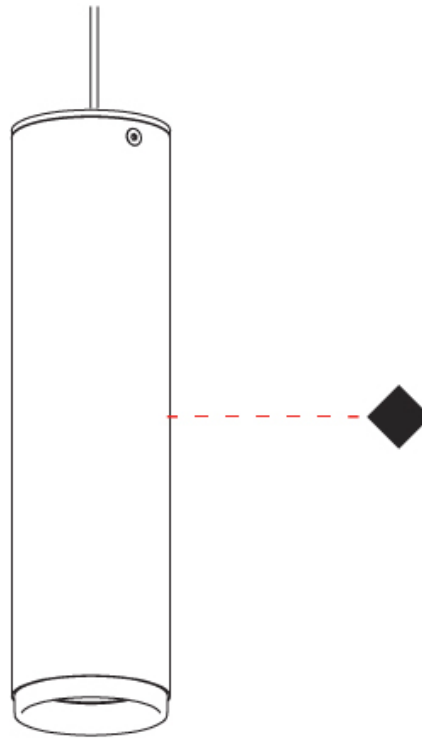

HAUL TRACK

D96071-

PROJECT

TYPE

SPECIFIER

QUANTITY

DATE