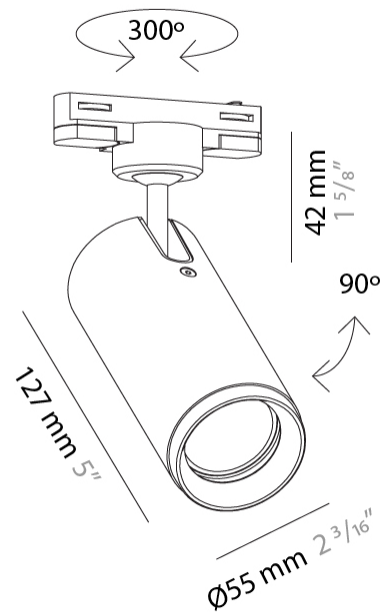

PROJECT
TYPE
SPECIFIER
QUANTITY
DATE

HAUL TRACK

D96073-

base number   Finish
Options

1. To build a product code in our configurator select the specify button on the base model # product page
2. To build a manual product code on this datasheet choose from the options listed below in blue font and add the suffix to the base model #

GENERAL

Series: Haul
Brand: Milan
Division: Design
Mounting Type: Track
Mounting Location: Ceiling
Subcategory: Spots

PHYSICAL

Shape: Cylinder
Diameter (mm): 55
Diameter (in): 2 3/16
Height (mm): 203
Height (in): 8
Max. Overall Height (mm): 1300
Max. Overall Height (in): 51 3/16
Light Distribution: Direct
Fixture Finish: [MWL / MBQ](#)
Fixture Material: Extruded Aluminum

ELECTRICAL

Lamp Type: LED
Input Wattage (W): 7
Dimming: Electronic Low Voltage Dimming
Input Voltage (V): 120Vac Direct Line

LED

Number of LEDs: 1
Color Temperature (°K): 3000
Max. Delivered Lumen (lm): 665
CRI: >90 CRI
Lamp Life (hrs): 50000

OPTICAL

Reflector°: 35
Beam Angle: 35

RATINGS AND CERTIFICATIONS

Certified By: Certified for North American Standards
IP rating: IP20