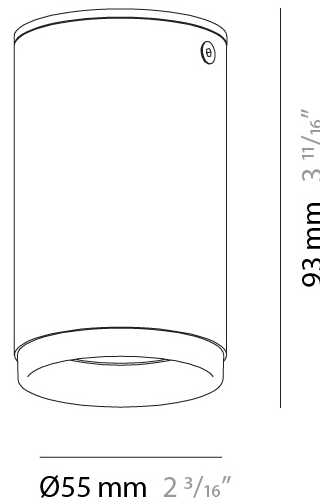

PROJECT
TYPE
SPECIFIER
QUANTITY
DATE

HAUL - CEILING SURFACE

D92249-

base number   Finish
Options

1. To build a product code in our configurator select the specify button on the base model # product page
2. To build a manual product code on this datasheet choose from the options listed below in blue font and add the suffix to the base model #

GENERAL

Series: Haul
Subseries: Haul - Ceiling
Brand: Milan
Division: Design
Mounting Type: Surface
Mounting Location: Ceiling
Subcategory: Downlight

PHYSICAL

Shape: Cylinder
Diameter (mm): 55
Diameter (in): 2 ³/₁₆
Height (mm): 93
Height (in): 3 ¹¹/₁₆
Light Distribution: Direct
Fixture Finish: MWL / MBQ
Fixture Material: Extruded Aluminum

ELECTRICAL

Lamp Type: LED
Input Wattage (W): 7
Dimming: Electronic Low Voltage Dimming
Input Voltage (V): 120Vac Direct Line

LED

Number of LEDs: 1
Color Temperature (°K): 3000
Max. Delivered Lumen (lm): 655
CRI: >90 CRI
Lamp Life (hrs): 50000

OPTICAL

Beam Angle: 35

RATINGS AND CERTIFICATIONS

Certified By: Certified for North American Standards
IP rating: IP20